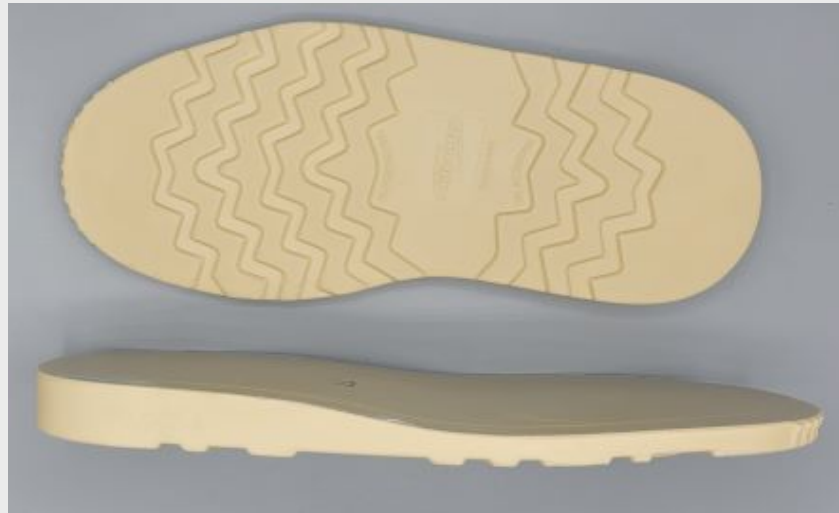

VELOCIRAPTOR-F

Prices effective with orders
received on or after
January 1, 2024

Sizes 6-14 Whole + 16, 18

Maxum-Lite ML308

12 pair per Box

Removable logo slug option

Molded in Standard Colors with Adhesive Film

Sz 6	$8.74	Sz 12	$10.02
Sz 7	$9.02	Sz 13	$10.16
Sz 8	$9.33	Sz 14	$10.39
Sz 9	$9.44	Sz 16	$10.98
Sz 10	$9.61	Sz 18	$11.19
Sz 11	$9.84