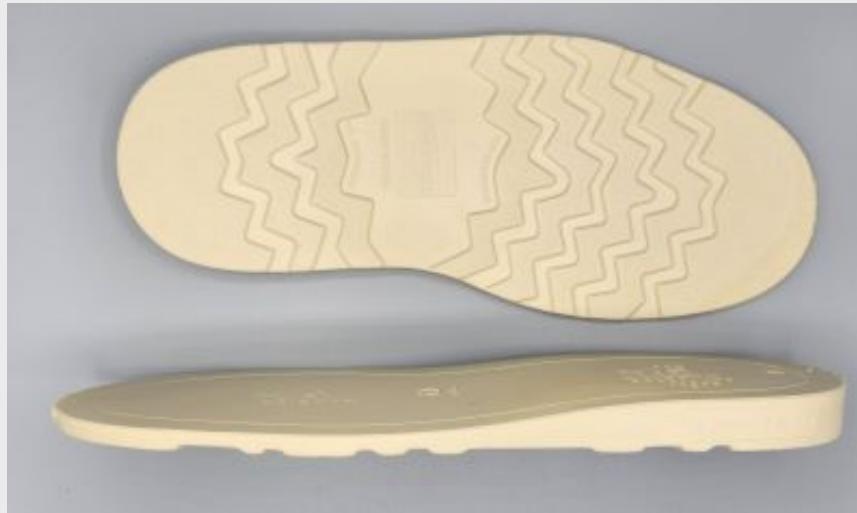

HARRIER-F

Prices effective with orders
received on or after
January 1, 2024

Sizes 8-13 + 15 Whole

Maxum-Lite ML308

12 pair per Box

Removable logo slug option

Mold with Adhesive Film

Molded in Standard Colors:

Sz 8	$8.15	Sz 12	$8.86
Sz 9	$8.37	Sz 13	$8.95
Sz 10	$8.52	Sz 15	$9.19
Sz 11	$8.64