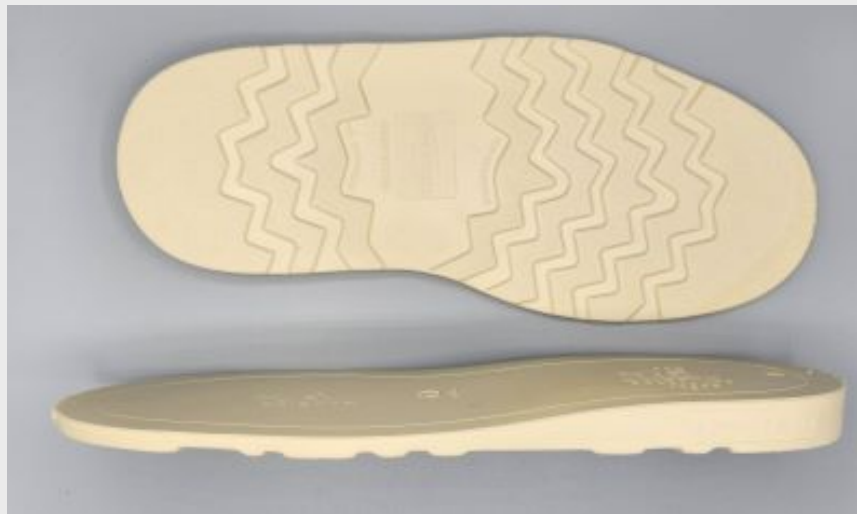

HARRIER

Prices effective with orders
received on or after
January 1, 2024

Sizes 8-13 + 15 Whole

Maxum-Lite ML308

12 pair per Box

Removable logo slug option

Molded in Standard Colors:

Sz 8	$7.25	Sz 12	$7.93
Sz 9	$7.46	Sz 13	$8.03
Sz 10	$7.60	Sz 15	$8.26
Sz 11	$7.72