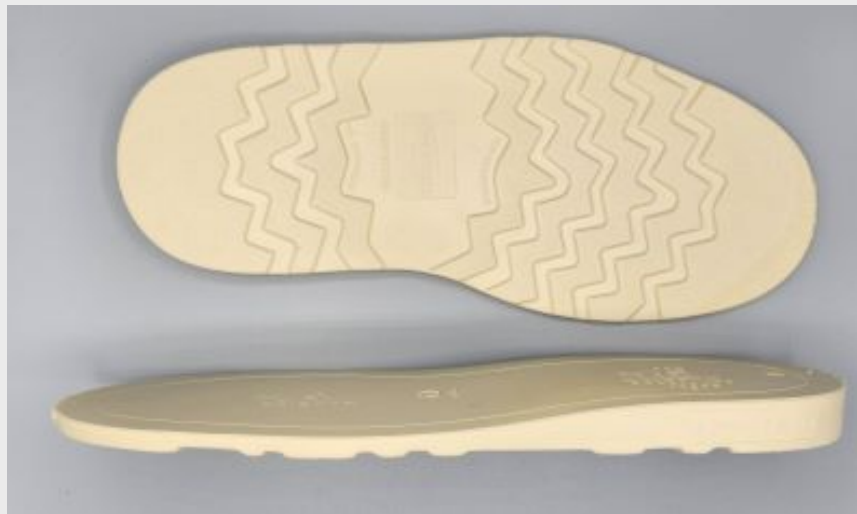

HARRIER

Prices effective with orders
 received on or after
January 1, 2024

Sizes 8-13 + 15 Whole

Maxum-Lite ML308

12 pair per Box

Removable logo slug option

Molded in Standard Colors:

Sz 8	\$7.25	Sz 12	\$7.93
Sz 9	\$7.46	Sz 13	\$8.03
Sz 10	\$7.60	Sz 15	\$8.26
Sz 11	\$7.72		