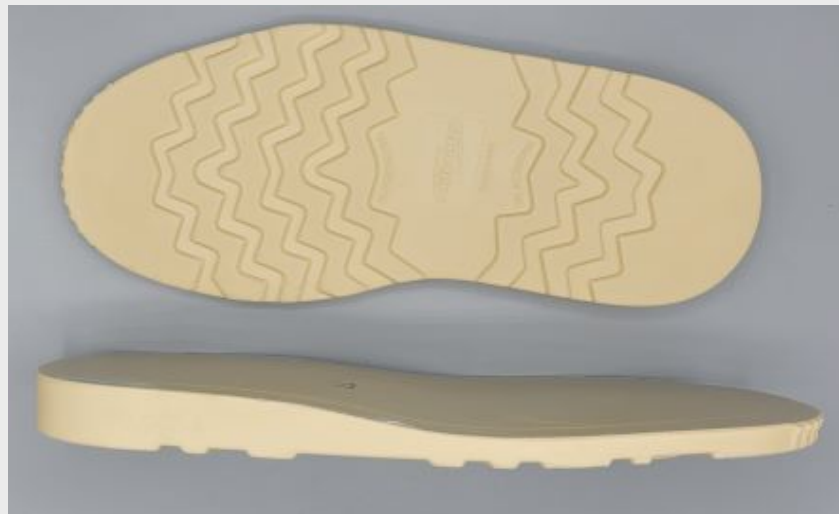

VELOCIRAPTOR-F

Prices effective with orders
received on or after
January 1, 2024

Sizes 6-14 Whole + 16, 18

Maxum-Lite ML308

12 pair per Box

Removable logo slug option

Molded in Standard Colors with Adhesive Film

Sz 6	$8.74	Sz 12	$10.02
Sz 7	$9.02	Sz 13	$10.16
Sz 8	$9.33	Sz 14	$10.39
Sz 9	$9.44	Sz 16	$10.98
Sz 10	$9.61	Sz 18	$11.19
Sz 11	$9.84