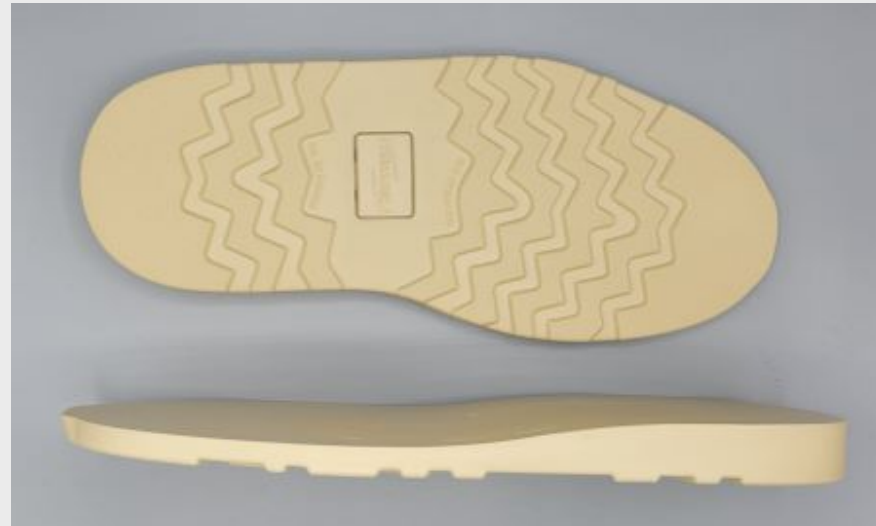

MERATECH Open Set Outsoles - China

Claw

Size 7-15 Whole

PVC or Rubber Logo option
Logo slug option

Material Maxum-Lite ML308C or ML309C

Meramec Group, Inc.
338 Ramsey Street
Sullivan, MO 63080 U.S.A.
+1 573-468-3101
www.meramec.com
info@meramec.com